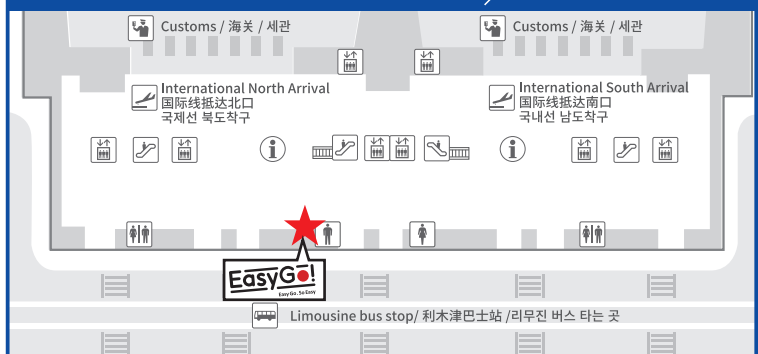

Kansai International Airport 关西国际机场 / 간사이국제 공항

1F International Arrivals lobby
1F 国际线抵达楼台
국제선도착 로비1층

Japan Holiday Travel HIS counter, 1F North Arrival 1st Terminal, 1 Senshukukokita, Izumisano, Osaka, 549-0001 Japan.

TEL:080-4011-8818

OPEN/08:30~22:00