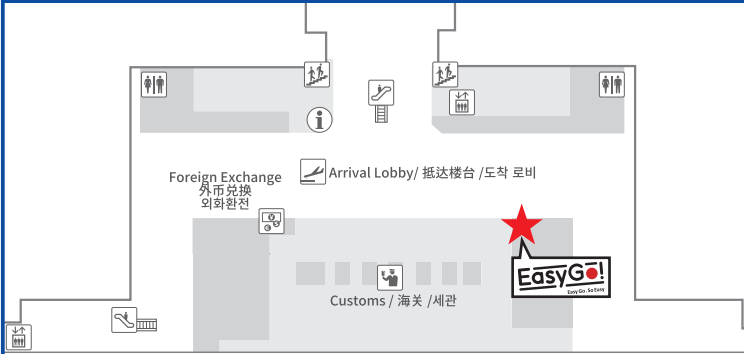

TOURIST INFORMATION CENTER

BY JAPAN HOLIDAY TRAVEL

AIRPORT COUNTER

BY JAPAN HOLIDAY TRAVEL

Shinchitose Airport Terminal 新千歳机场 / 신치토세공항

2F International Arrivals lobby
2F 国际线抵达楼台
국제선도착 로비2층

Japan Holiday Travel counter, 2F Shinchitose International Airport, Shinchitose Airport Terminal Building, Bibi, Chitose, Hokkaido, 066-0012 Japan.